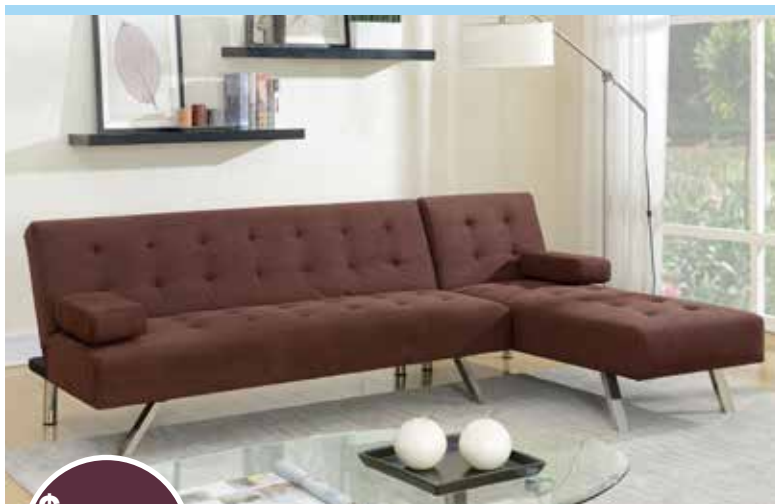

$103
was $171

F7786 2-PCS SET
ADJUSTABLE SOFA AND CHAISE